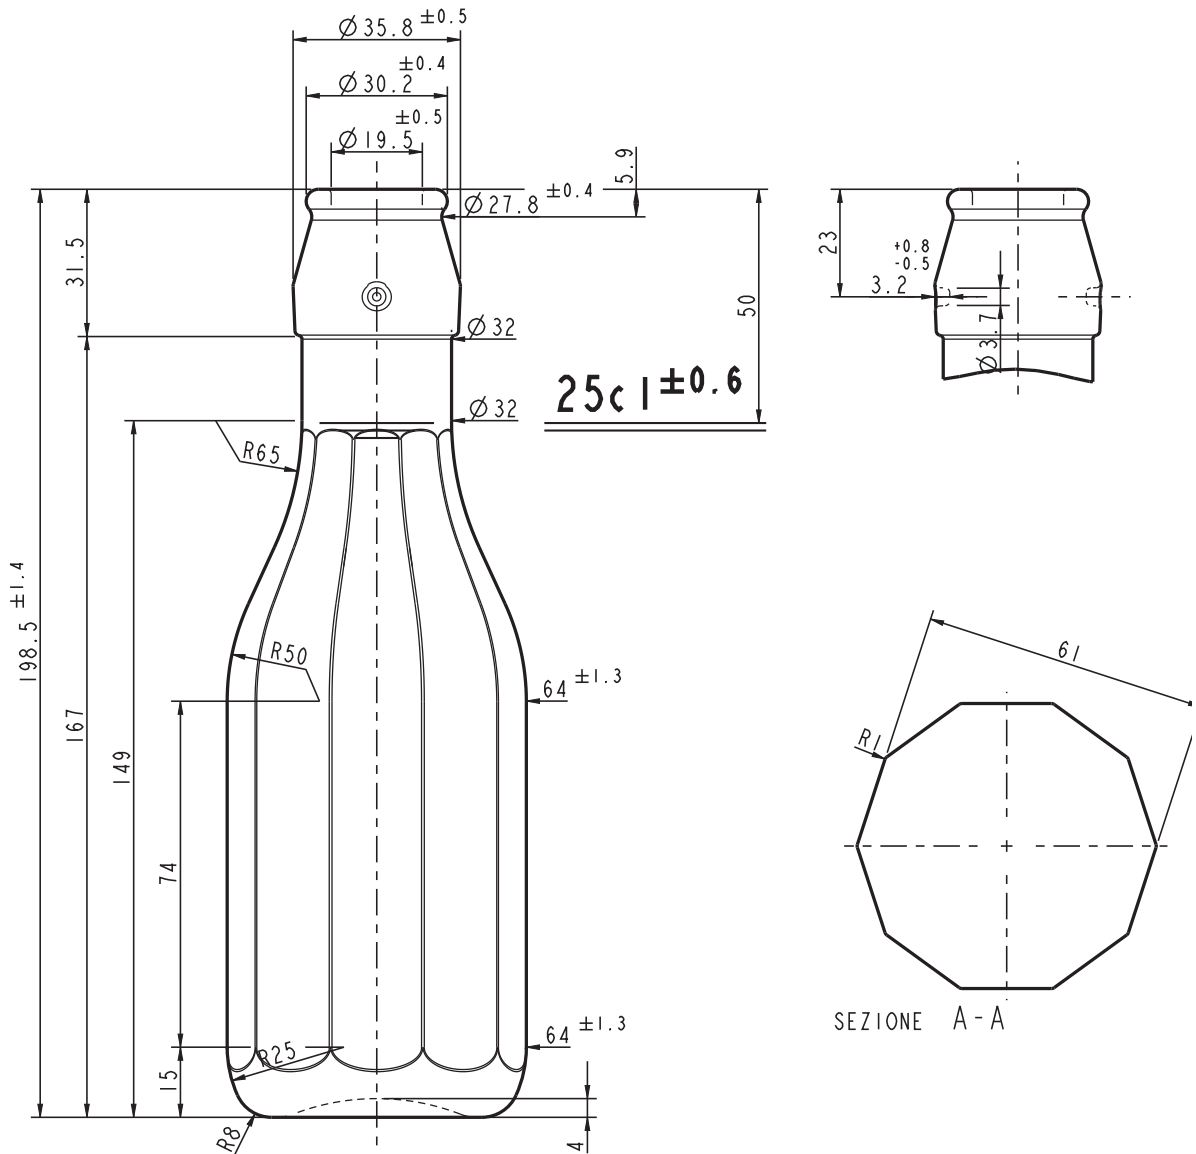

18 24

HS FRENCH FLINT

THE GLASS CONTAINER SPECIALISTS

250ML FACETED COSTOLATA SWING-STOPPER BOTTLE

Product code	COST250BS	Brim-full capacity	270ml +/- 0.6ml
Finish	TM07	Weight	350g
Capacity	250ml	Carbonation	Nil